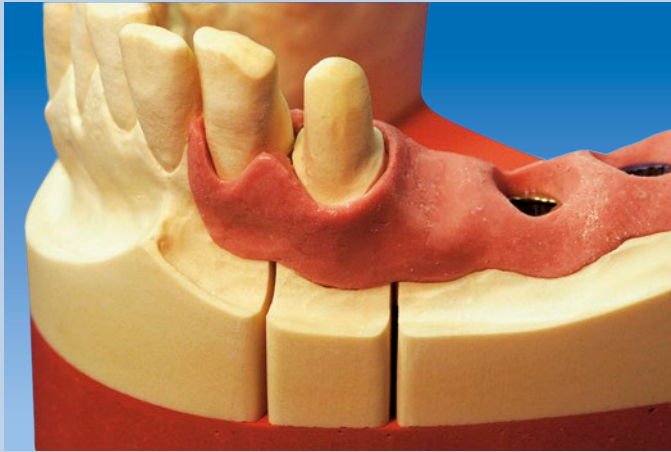

Due to the materials' light curing properties, Majesthetik® retention pins can be fixed in the lamp (Majesthetik® Fixierungslampe). Afterwards, the resin cures by itself and holding the pins is not necessary anymore. Majesthetik®-Stumpfix® is a modern system for easy and rapid processing.

DaVinci's *Majesthetik*® - Retentionspin

For resin dies after pick-up impressions

Guarantees perfect retention to dies and models. Particularly well suited for thin dies.

Item no.	Item	Contents
1550 1100	Majesthetik®-Retentionspin	100 pieces
1550 1500	Majesthetik®-Retentionspin	500 pieces

DaVinci's **Majesthetik® - Gingi**implant

Gingival mask specifically for implant technique
 With Majesthetik®-Gingiimplant, the user has the possibility to reconstruct the gum line.
 Extreme hardness (shore hardness: 70). Can be grinded very well, natural colours, high stability.